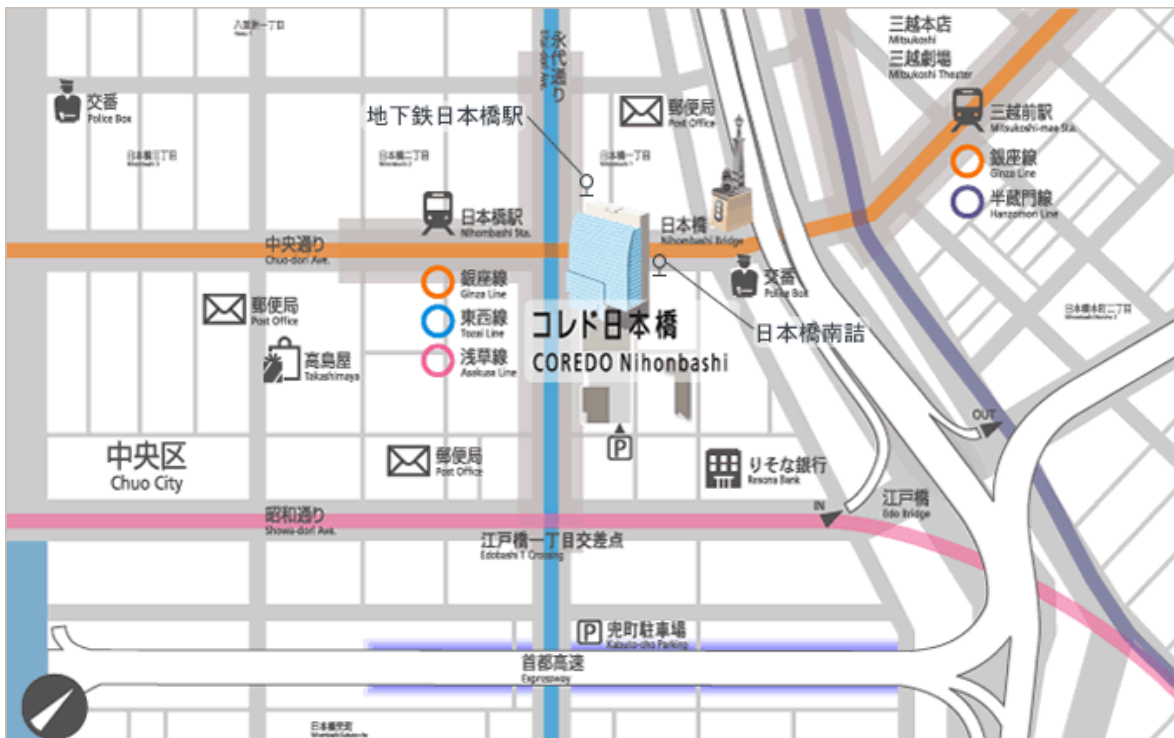

International Bankers Association

IBA Secretariat
14F, Nihonbashi 1-chome Bldg. (beside Coredo)
1-4-1 Nihonbashi
Chuo-ku, Tokyo, 103-0027

Main Telephone Line: (+81 3) 6225-2211

For detailed map of nearest station exits, please visit:
<http://chizu.tokyometro.jp/cgi/rosen/eki/map/mapMain.cgi?code=78>

Access (via Coredo Building)

- From Ginza Line / Tozai Line / Asakusa Line
Nihonbashi Station (direct from *Exit B12, C1 or C2*)
- From Ginza Line / Hanzomon Line
Mitsukoshimae Station (5-minute walk from *Exit B5 or B6*)
- From JR Tokyo Station (8-minute walk from the *Yaesu North Exit*)